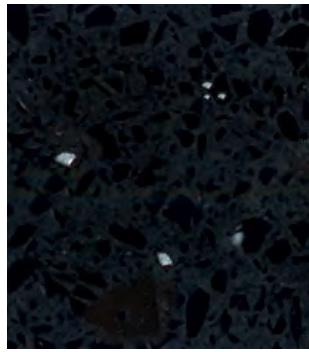

Galaxy Black ♥